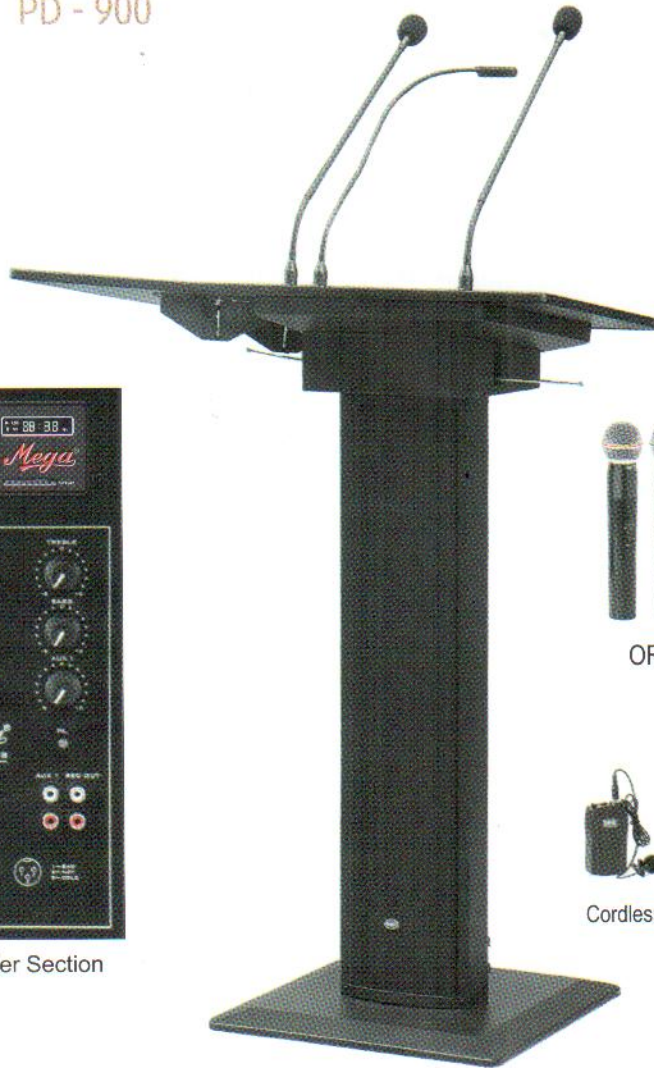

The Lectern is an attractive public address podium that features an all-in-one design with built-in 60W amplifier, 60W column speaker with one tweeter and three woofers. Two flexible gooseneck microphone, one reading lamp, two VHF handheld microphone are provided as well. Available in white or black finish, wooden top and steel bottom, steel body.

PD - 900

USB Player / Recorder with FM

Amplifier Section

OR

Cordless Mike

Folded Laptop Table Position

Features :

- ✦ MP3 Compatible USB / SD Card Port with Recording Facility and FM Player.
- ✦ Built-in RMS 60W amplifier (4 ohms output)
- ✦ Built-in three 4" woofer and one 2" tweeter
- ✦ Two flexible gooseneck microphone & one reading lamp
- ✦ MIC2/Line input and stereo music input
- ✦ Line output and REC output
- ✦ Bass, treble aux, Mic1 and Mic2/Line volume control
- ✦ Extra output for amplifier
- ✦ Extra output for speaker (one 4 ohms speaker/two 8 ohms speakers parallel connection)
- ✦ AC power switch and light power switch
- ✦ AC 220V, 50Hz power operation
- ✦ Wooden top, steel body and bottom
- ✦ Black or white finish

SPECIFICATIONS

Power supply	AC 230V/ 50Hz
Rated power output	60W
Frequency response	100Hz-16000Hz
Power consumption	100W
Inputs	Mic1: -50dB±2dB1.5/680Ω Mic2: -55dB±2dB1.5/600Ω Line: -20dB±2dB1.5/50Ω Aux: 1.-20dB±2dB1.5/10KΩ 2.-15dB±2dB1.5/30KΩ 3.-10dB±2dB1.5/50KΩ 4.-3dB±2dB1.5/80KΩ
Frequency Range	VHF 220-270 Mhz
Modulation Mode	VHF
Output	1V/0dB
Tone control	Bass 10dB/Treble 10dB
Paging range	15-30 meters
Dimensions (mm)	580(L)x420(W)x1100(H)
Weight (Approx.)	30Kg