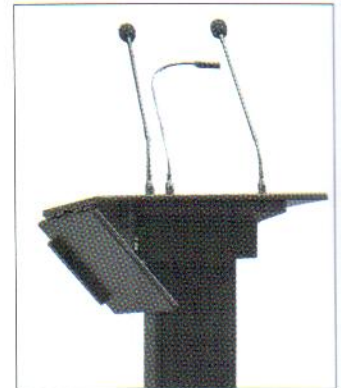

The Lectern is an attractive public address podium that features an all-in-one design with built-in 60W amplifier, 60W column speaker with one tweeter and three woofers. Two flexible gooseneck microphone, one reading lamp, two VHF handheld microphone are provided as well. Available in white or black finish, wooden top and steel bottom, steel body.

PD - 900

USB Player / Recorder with FM

Amplifier Section

OR

Cordless Mike

Folded Laptop Table Position

Features :

- ✦ MP3 Compatible USB / SD Card Port with Recording Facility and FM Player.
- ✦ Built-in RMS 60W amplifier (4 ohms output)
- ✦ Built-in three 4" woofer and one 2" tweeter
- ✦ Two flexible gooseneck microphone & one reading lamp
- ✦ MIC2/Line input and stereo music input
- ✦ Line output and REC output
- ✦ Bass, treble aux, Mic1 and Mic2/Line volume control
- ✦ Extra output for amplifier
- ✦ Extra output for speaker (one 4 ohms speaker/two 8 ohms speakers parallel connection)
- ✦ AC power switch and light power switch
- ✦ AC 220V, 50Hz power operation
- ✦ Wooden top, steel body and bottom
- ✦ Black or white finish